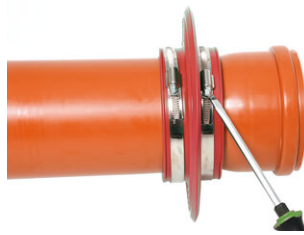

Návod k instalaci

Nástěnný límec RONDO ROPRO 32-Type Protect

Stěnový límec s maximální odolností vůči médiím a tlaku

číslo článku: 091228

[Zobrazit produkt](#)

Návod k instalaci:

The **RONDO Protect sealing collar** is supplied ready-to-install with two stainless steel clamping straps for fixing.

Choose the correct size of RONDO Protect sealing collar corresponding to the outer diameter of the medium pipe to be waterproofed.

Soiled pipe walls must be cleaned prior to installing the **RONDO Protect sealing collar**.

Soaking in warm water (approx. 10 minutes) makes the sealing collar even easier to install, especially at low temperatures.

The **RONDO Protect sealing collar** is pulled on from the spigot end before the pipe is installed.

Apply lubricant to the clamping range of the strap, then tighten the clamping straps sufficiently using a screwdriver to prevent the **RONDO Protect sealing collar** from shifting.

During concreting, ensure thorough compacting around the **RONDO Protect sealing collar** in order to prevent defects/rock pockets.