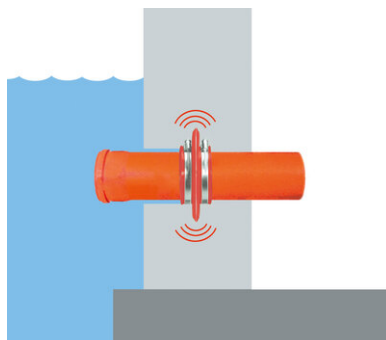

Návod k instalaci

Nástěnný límec RONDO ROPRO 500-Type Protect

Stěnový límec s maximální odolností vůči médiím a tlaku

číslo článku: 091250

[Zobrazit produkt](#)

Návod k instalaci:

The **RONDO Protect sealing collar** is supplied ready-to-install with two stainless steel clamping straps for fixing.

Soaking in warm water (approx. 10 minutes) makes the sealing collar even easier to install, especially at low temperatures.

The **RONDO Protect sealing collar** is pulled on from the spigot end before the pipe is installed.

The **RONDO Protect sealing collar** should be mounted centrally on the wall/floor plate.

The minimum concrete cover of 5 cm must not be undercut.

The distance to the surrounding reinforcement or other components must be at least 3 cm.

Apply lubricant to the clamping range of the strap, then tighten the clamping straps sufficiently using a screwdriver to prevent the **RONDO Protect sealing collar** from shifting.

During concreting, ensure thorough compacting around the **RONDO Protect sealing collar** in order to prevent defects/rock pockets.