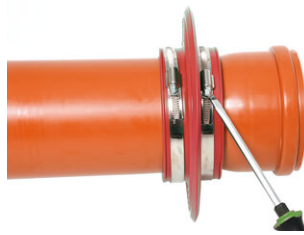

Návod k instalaci

Nástěnný límec RONDO ROPRO 500-Type Protect

Stěnový límec s maximální odolností vůči médiím a tlaku

číslo článku: 091250

[Zobrazit produkt](#)

Návod k instalaci:

The **RONDO Protect sealing collar** is supplied ready-to-install with two stainless steel clamping straps for fixing.

Choose the correct size of RONDO Protect sealing collar corresponding to the outer diameter of the medium pipe to be waterproofed.

Soiled pipe walls must be cleaned prior to installing the **RONDO Protect sealing collar**.

Soaking in warm water (approx. 10 minutes) makes the sealing collar even easier to install, especially at low temperatures.

The **RONDO Protect sealing collar** is pulled on from the spigot end before the pipe is installed.

Apply lubricant to the clamping range of the strap, then tighten the clamping straps sufficiently using a screwdriver to prevent the **RONDO Protect sealing collar** from shifting.

During concreting, ensure thorough compacting around the **RONDO Protect sealing collar** in order to prevent defects/rock pockets.