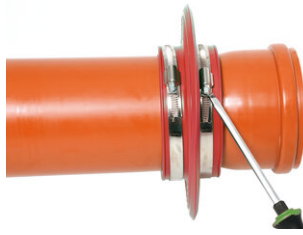

Návod k instalaci

RONDO nástěnný límec ROPRO 630 typ Protect

Stěnový límec s maximální odolností vůči médiím a tlaku

číslo článku: 091254

[Zobrazit produkt](#)

Návod k instalaci:

The **RONDO Protect sealing collar** is supplied ready-to-install with two stainless steel clamping straps for fixing.

Choose the correct size of RONDO Protect sealing collar corresponding to the outer diameter of the medium pipe to be waterproofed.

Soiled pipe walls must be cleaned prior to installing the **RONDO Protect sealing collar**.

Soaking in warm water (approx. 10 minutes) makes the sealing collar even easier to install, especially at low temperatures.

The **RONDO Protect sealing collar** is pulled on from the spigot end before the pipe is installed.

The **RONDO Protect sealing collar** should be mounted centrally on the wall/floor plate.

The minimum concrete cover of 5 cm must not be undercut.

The distance to the surrounding reinforcement or other components must be at least 3 cm.