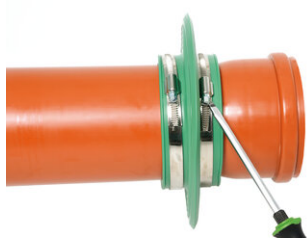

Apply lubricant to the clamping range of the strap, then tighten the clamping straps sufficiently using a screwdriver to prevent the **RONDO sealing collar** from shifting.

During concreting, ensure thorough compacting around the **RONDO sealing collar** in order to prevent defects/rock pockets.