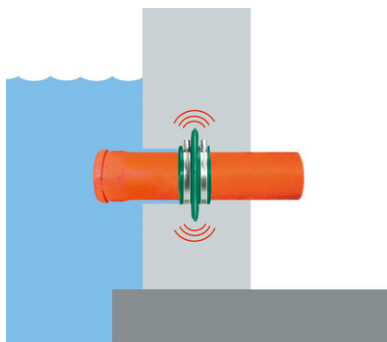

## Σεμινάριο εγκατάστασης:

The **RONDO sealing collar** is supplied ready-to-install with two stainless steel clamping straps for fixing.

Choose the correct size of RONDO Protect sealing collar corresponding to the outer diameter of the medium pipe to be waterproofed.

The **RONDO sealing collar** is pulled on from the spigot end before the pipe is installed.

The **RONDO sealing collar** should be mounted centrally on the wall/floor plate.

The minimum concrete cover of 5 cm must not be undercut.

The distance to the surrounding reinforcement or other components must be at least 3 cm.

Apply lubricant to the clamping range of the strap, then tighten the clamping straps sufficiently using a screwdriver to prevent the **RONDO sealing collar** from shifting.

During concreting, ensure thorough compacting around the **RONDO sealing collar** in order to prevent defects/rock pockets.

Der **RONDO Sealing collar** is positioned in the center of the concrete component.