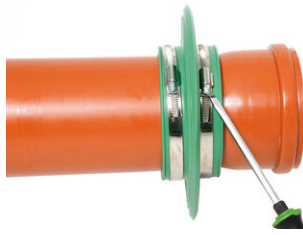

Apply lubricant to the clamping range of the strap, then tighten the clamping straps sufficiently using a screwdriver to prevent the **RONDO sealing collar** from shifting.

During concreting, ensure thorough compacting around the **RONDO sealing collar** in order to prevent defects/rock pockets.