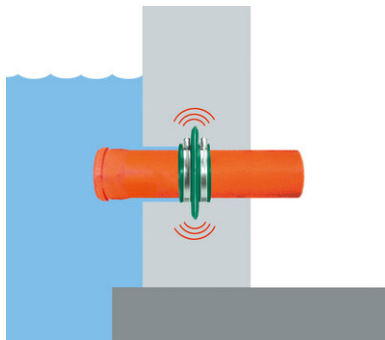

The **RONDO sealing collar** is supplied ready-to-install with two stainless steel clamping straps for fixing.

Choose the correct size of RONDO Protect sealing collar corresponding to the outer diameter of the medium pipe to be waterproofed.

The **RONDO sealing collar** is pulled on from the spigot end before the pipe is installed.

The **RONDO sealing collar** should be mounted centrally on the wall/floor plate.

The minimum concrete cover of 5 cm must not be undercut.

The distance to the surrounding reinforcement or other components must be at least 3 cm.

Apply lubricant to the clamping range of the strap, then tighten the clamping straps sufficiently using a screwdriver to prevent the **RONDO sealing collar** from shifting.

During concreting, ensure thorough compacting around the **RONDO sealing collar** in order to prevent defects/rock pockets.

Der **RONDO Sealing collar** is positioned in the center of the concrete component.