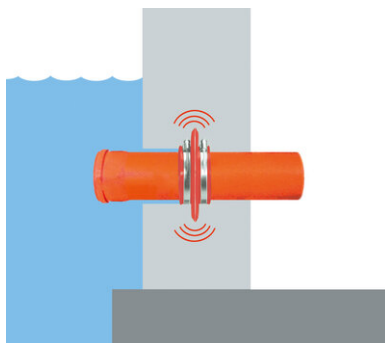

## Σεμινάριο εγκατάστασης:

The **RONDO Protect sealing collar** is supplied ready-to-install with two stainless steel clamping straps for fixing.

Choose the correct size of RONDO Protect sealing collar corresponding to the outer diameter of the medium pipe to be waterproofed.

The **RONDO Protect sealing collar** is pulled on from the spigot end before the pipe is installed.

The **RONDO Protect sealing collar** should be mounted centrally on the wall/floor plate.

The minimum concrete cover of 5 cm must not be undercut.

The distance to the surrounding reinforcement or other components must be at least 3 cm.

Apply lubricant to the clamping range of the strap, then tighten the clamping straps sufficiently using a screwdriver to prevent the **RONDO Protect sealing collar** from shifting.

During concreting, ensure thorough compacting around the **RONDO Protect sealing collar** in order to prevent defects/rock pockets.

Der **RONDO Protect Sealing collar** is positioned in the center of the concrete component. It reliably and permanently prevents water penetration at the outer pipe wall.