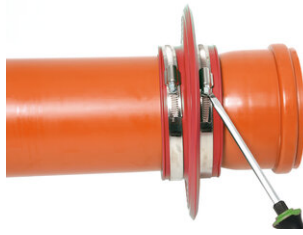

Apply lubricant to the clamping range of the strap, then tighten the clamping straps sufficiently using a screwdriver to prevent the **RONDO Protect sealing collar** from shifting.

During concreting, ensure thorough compacting around the **RONDO Protect sealing collar** in order to prevent defects/rock pockets.