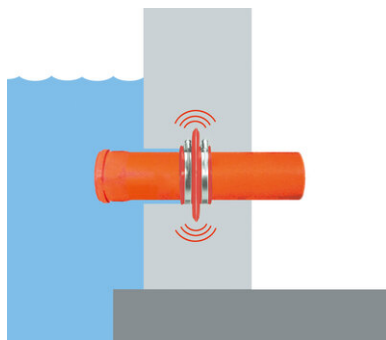

Der **RONDO Protect Sealing collar** is positioned in the center of the concrete component.

It reliably and permanently prevents water penetration at the outer pipe wall.

Status: 26.07.2022