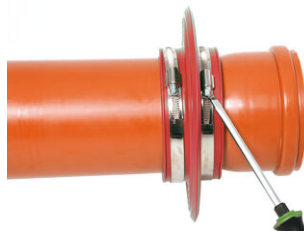

## Σεμινάριο εγκατάστασης:

The **RONDO Protect sealing collar** is supplied ready-to-install with two stainless steel clamping straps for fixing.

Choose the correct size of RONDO Protect sealing collar corresponding to the outer diameter of the medium pipe to be waterproofed.

Soiled pipe walls must be cleaned prior to installing the **RONDO Protect sealing collar**.

Soaking in warm water (approx. 10 minutes) makes the sealing collar even easier to install, especially at low temperatures.

The **RONDO Protect sealing collar** is pulled on from the spigot end before the pipe is installed.

The **RONDO Protect sealing collar** should be mounted centrally on the wall/floor plate.

The minimum concrete cover of 5 cm must not be undercut.

The distance to the surrounding reinforcement or other components must be at least 3 cm.

Apply lubricant to the clamping range of the strap, then tighten the clamping straps sufficiently using a screwdriver to prevent the **RONDO Protect sealing collar** from shifting.