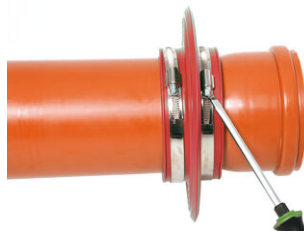

Σεμινάριο εγκατάστασης

Κολάρο τοίχου RONDO ROPRO 140-Type Protect

Το κολάρο τοίχου με μέγιστη αντοχή στα μέσα και την πίεση

αριθμός άρθρου: 091236

Εμφάνιση προϊόντος

Σεμινάριο εγκατάστασης:

The **RONDO Protect sealing collar** is supplied ready-to-install with two stainless steel clamping straps for fixing.

Choose the correct size of RONDO Protect sealing collar corresponding to the outer diameter of the medium pipe to be waterproofed.

Soiled pipe walls must be cleaned prior to installing the **RONDO Protect sealing collar**.

Soaking in warm water (approx. 10 minutes) makes the sealing collar even easier to install, especially at low temperatures.

The **RONDO Protect sealing collar** is pulled on from the spigot end before the pipe is installed.

Apply lubricant to the clamping range of the strap, then tighten the clamping straps sufficiently using a screwdriver to prevent the **RONDO Protect sealing collar** from shifting.

During concreting, ensure thorough compacting around the **RONDO Protect sealing collar** in order to prevent defects/rock pockets.