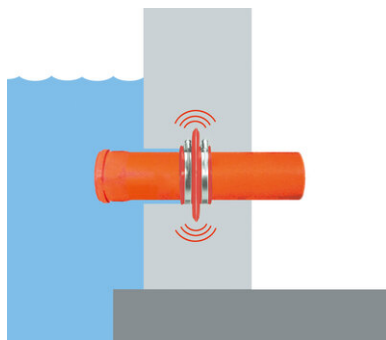

Σεμινάριο εγκατάστασης

Κολάρο τοίχου RONDO ROPRO 500-Type Protect

Το κολάρο τοίχου με μέγιστη αντοχή στα μέσα και την πίεση

αριθμός άρθρου: 091250

Εμφάνιση προϊόντος

Σεμινάριο εγκατάστασης:

The **RONDO Protect sealing collar** is supplied ready-to-install with two stainless steel clamping straps for fixing.

Soaking in warm water (approx. 10 minutes) makes the sealing collar even easier to install, especially at low temperatures.

The **RONDO Protect sealing collar** is pulled on from the spigot end before the pipe is installed.

The **RONDO Protect sealing collar** should be mounted centrally on the wall/floor plate.

The minimum concrete cover of 5 cm must not be undercut.

The distance to the surrounding reinforcement or other components must be at least 3 cm.

Apply lubricant to the clamping range of the strap, then tighten the clamping straps sufficiently using a screwdriver to prevent the **RONDO Protect sealing collar** from shifting.

During concreting, ensure thorough compacting around the **RONDO Protect sealing collar** in order to prevent defects/rock pockets.