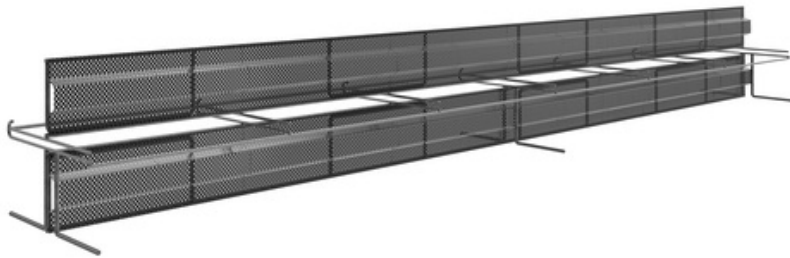

Data sheet

[Show product](#)

ABS joint tape cage 200 toothed - two-part

joint type: toothed | height: 170 - 200 mm

article number:	070987
article group:	232 - ABS Fugenbandkorb+ULP (S+V)
GTIN:	4251689509179
customs tariff number:	73269098
packing unit:	pc
sales quantity unit:	2.4 m
material:	blank steel
colour:	silvery
joint category:	toothed, according to DIN EN 1992-1-1 NA (EC2)
suitable with:	max. A32 joint tape
storage:	store in a dry place
disposal:	Can be disposed of at municipal waste landfill sites, taking into account the local waste disposal regulations

Indication of law

The technical information reflects our current knowledge of the product ABS joint tape cage 200 toothed - two-part. It is intended only as information for users. As we do not know the envisaged applications and processing conditions, it is the responsibility of the user to carefully check that the product is suitable for the intended purposes. Due to the different components at the installation site and the working conditions in place there, MASTERTEC cannot provide any guarantee whatsoever for the result of the work. Claims arising from any legal relationship can only be recognised in the event of wilful intent or gross negligence, irrespective of the statements made here or advice provided verbally. In this case the user must prove that he has provided MASTERTEC in writing with all the information required to correctly assess the installation situation in good time. Subject to necessary product