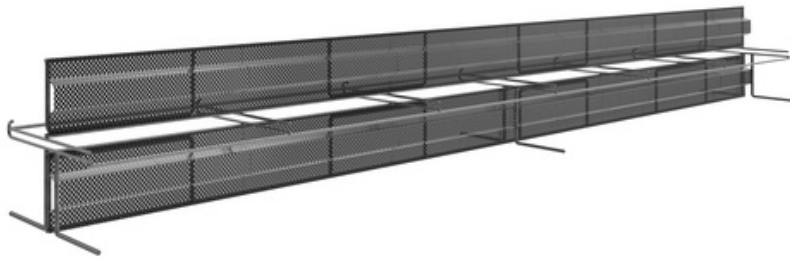

Data sheet

ABS joint tape cage 400 toothed - two-part

joint type: toothed | height: 310 - 400 mm

[Show product](#)

article number:	070990
article group:	232 - ABS Fugenbandkorb+ULP (S+V)
GTIN:	4251689509209
customs tariff number:	73269098
packing unit:	pc
sales quantity unit:	2.4 m
material:	blank steel
colour:	silvery
joint category:	toothed, according to DIN EN 1992-1-1 NA (EC2)
suitable with:	max. A32 join tape
storage:	store in a dry place
disposal:	Can be disposed of at municipal waste landfill sites, taking into account the local waste disposal regulations

Indication of law

The technical information reflects our current knowledge of the product ABS joint tape cage 400 toothed - two-part. It is intended only as information for users. As we do not know the envisaged applications and processing conditions, it is the responsibility of the user to carefully check that the product is suitable for the intended purposes. Due to the different components at the installation site and the working conditions in place there, MASTERTEC cannot provide any guarantee whatsoever for the result of the work. Claims arising from any legal relationship can only be recognised in the event of wilful intent or gross negligence, irrespective of the statements made here or advice provided verbally. In this case the user must prove that he has provided MASTERTEC in writing with all the information required to correctly assess the installation situation in good time. Subject to necessary product