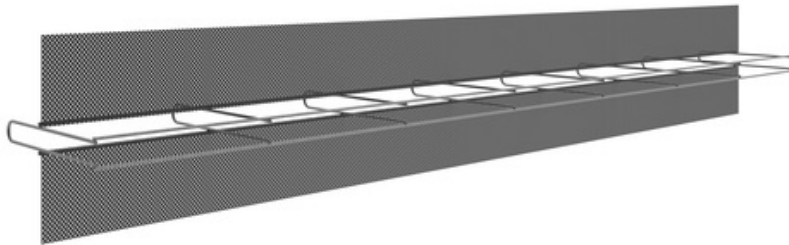

### Joint tape cage light 130 - rough

type: light (L); inst. dim. E= 130 mm

[Show product](#)

article number:	080495
article group:	298 - ABS light
packing unit:	pc
sales quantity unit:	2.4 m
material:	bright steel
colour:	silvery
suitable for:	max. A32 joint tape
joint category:	rough, according to DIN EN 1992-1-1 NA (EC2)
storage:	store in a dry place
disposal:	Can be disposed of at municipal waste landfill sites, taking into account the local waste disposal regulations

## Indication of law

The technical information reflects our current knowledge of the product Joint tape cage light 130 - rough. It is intended only as information for users. As we do not know the envisaged applications and processing conditions, it is the responsibility of the user to carefully check that the product is suitable for the intended purposes. Due to the different components at the installation site and the working conditions in place there, MASTERTEC cannot provide any guarantee whatsoever for the result of the work. Claims arising from any legal relationship can only be recognised in the event of wilful intent or gross negligence, irrespective of the statements made here or advice provided verbally. In this case the user must prove that he has provided MASTERTEC in writing with all the information required to correctly assess the installation situation in good time. Subject to necessary product specifications or further