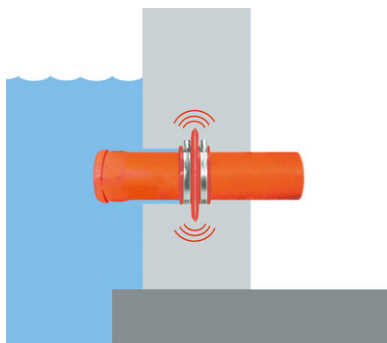

## Paigaldamise õpetus:

The **RONDO Protect sealing collar** is supplied ready-to-install with two stainless steel clamping straps for fixing.

Choose the correct size of RONDO Protect sealing collar corresponding to the outer diameter of the medium pipe to be waterproofed.

The **RONDO Protect sealing collar** is pulled on from the spigot end before the pipe is installed.

The **RONDO Protect sealing collar** should be mounted centrally on the wall/floor plate.

The minimum concrete cover of 5 cm must not be undercut.

The distance to the surrounding reinforcement or other components must be at least 3 cm.

Apply lubricant to the clamping range of the strap, then tighten the clamping straps sufficiently using a screwdriver to prevent the **RONDO Protect sealing collar** from shifting.

During concreting, ensure thorough compacting around the **RONDO Protect sealing collar** in order to prevent defects/rock pockets.

Der **RONDO Protect Sealing collar** is positioned in the center of the concrete component. It reliably and permanently prevents water penetration at the outer pipe wall.