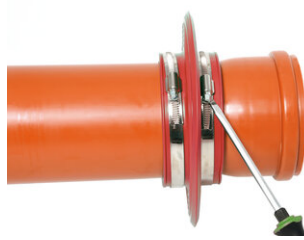

Asennusopas

RONDO seinäkaulus ROPRO 90-tyyppi Protect

Seinäkaulus, jolla on suurin mahdollinen median ja paineen kestävyys.

artikkelin numero: 091233

[Näytä tuote](#)

Asennusopas:

The **RONDO Protect sealing collar** is supplied ready-to-install with two stainless steel clamping straps for fixing.

Choose the correct size of RONDO Protect sealing collar corresponding to the outer diameter of the medium pipe to be waterproofed.

Soiled pipe walls must be cleaned prior to installing the **RONDO Protect sealing collar**.

Soaking in warm water (approx. 10 minutes) makes the sealing collar even easier to install, especially at low temperatures.

The **RONDO Protect sealing collar** is pulled on from the spigot end before the pipe is installed.

The **RONDO Protect sealing collar** should be mounted centrally on the wall/floor plate.

The minimum concrete cover of 5 cm must not be undercut.

The distance to the surrounding reinforcement or other components must be at least 3 cm.