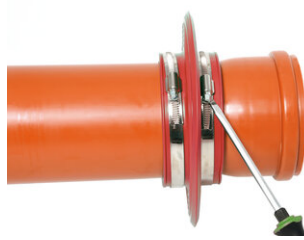

Asennusopas

RONDOn seinäkaulus ROPRO 140-Type Protect

Seinäkaulus, jolla on suurin mahdollinen median ja paineen kestävyys.

artikkelin numero: 091236

[Näytä tuote](#)

Asennusopas:

The **RONDO Protect sealing collar** is supplied ready-to-install with two stainless steel clamping straps for fixing.

Choose the correct size of RONDO Protect sealing collar corresponding to the outer diameter of the medium pipe to be waterproofed.

Soiled pipe walls must be cleaned prior to installing the **RONDO Protect sealing collar**.

Soaking in warm water (approx. 10 minutes) makes the sealing collar even easier to install, especially at low temperatures.

The **RONDO Protect sealing collar** is pulled on from the spigot end before the pipe is installed.

The **RONDO Protect sealing collar** should be mounted centrally on the wall/floor plate.

The minimum concrete cover of 5 cm must not be undercut.

The distance to the surrounding reinforcement or other components must be at least 3 cm.