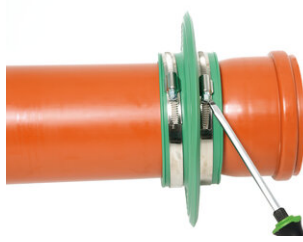

## Telepítési útmutató:

The **RONDO sealing collar** is supplied ready-to-install with two stainless steel clamping straps for fixing.

Choose the correct size of RONDO Protect sealing collar corresponding to the outer diameter of the medium pipe to be waterproofed.

The **RONDO sealing collar** is pulled on from the spigot end before the pipe is installed.

---

The **RONDO sealing collar** should be mounted centrally on the wall/floor plate.

The minimum concrete cover of 5 cm must not be undercut.

The distance to the surrounding reinforcement or other components must be at least 3 cm.

---

Apply lubricant to the clamping range of the strap, then tighten the clamping straps sufficiently using a screwdriver to prevent the **RONDO sealing collar** from shifting.

During concreting, ensure thorough compacting around the **RONDO sealing collar** in order to prevent defects/rock pockets.

Der **RONDO Sealing collar** is positioned in the center of the concrete component.