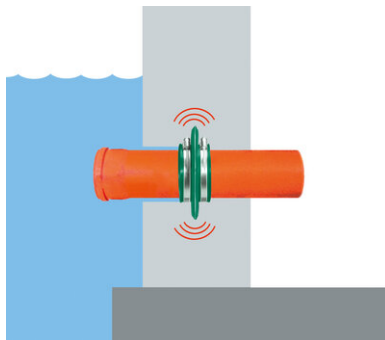

## Telepítési útmutató:

The **RONDO sealing collar** is supplied ready-to-install with two stainless steel clamping straps for fixing.

Choose the correct size of RONDO Protect sealing collar corresponding to the outer diameter of the medium pipe to be waterproofed.

The **RONDO sealing collar** is pulled on from the spigot end before the pipe is installed.

---

The **RONDO sealing collar** should be mounted centrally on the wall/floor plate.

The minimum concrete cover of 5 cm must not be undercut.

The distance to the surrounding reinforcement or other components must be at least 3 cm.

---

Apply lubricant to the clamping range of the strap, then tighten the clamping straps sufficiently using a screwdriver to prevent the **RONDO sealing collar** from shifting.

During concreting, ensure thorough compacting around the **RONDO sealing collar** in order to prevent defects/rock pockets.

Der **RONDO Sealing collar** is positioned in the center of the concrete component.