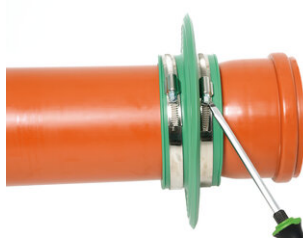

# Tutorial per l'installazione:

The **RONDO sealing collar** is supplied ready-to-install with two stainless steel clamping straps for fixing.

Choose the correct size of RONDO Protect sealing collar corresponding to the outer diameter of the medium pipe to be waterproofed.

The **RONDO sealing collar** is pulled on from the spigot end before the pipe is installed.

---

The **RONDO sealing collar** should be mounted centrally on the wall/floor plate.

The minimum concrete cover of 5 cm must not be undercut.

The distance to the surrounding reinforcement or other components must be at least 3 cm.

---

Apply lubricant to the clamping range of the strap, then tighten the clamping straps sufficiently using a screwdriver to prevent the **RONDO sealing collar** from shifting.

During concreting, ensure thorough compacting around the **RONDO sealing collar** in order to prevent defects/rock pockets.

Der **RONDO Sealing collar** is positioned in the center of the concrete component.