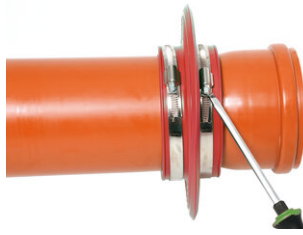

Choose the correct size of RONDO Protect sealing collar corresponding to the outer diameter of the medium pipe to be waterproofed.

Soiled pipe walls must be cleaned prior to installing the **RONDO Protect sealing collar**.

Soaking in warm water (approx. 10 minutes) makes the sealing collar even easier to install, especially at low temperatures.

The **RONDO Protect sealing collar** is pulled on from the spigot end before the pipe is installed.

The **RONDO Protect sealing collar** should be mounted centrally on the wall/floor plate.

The minimum concrete cover of 5 cm must not be undercut.

The distance to the surrounding reinforcement or other components must be at least 3 cm.

Apply lubricant to the clamping range of the strap, then tighten the clamping straps sufficiently using a screwdriver to prevent the **RONDO Protect sealing collar** from shifting.

During concreting, ensure thorough compacting around the **RONDO Protect sealing collar** in order to prevent defects/rock pockets.