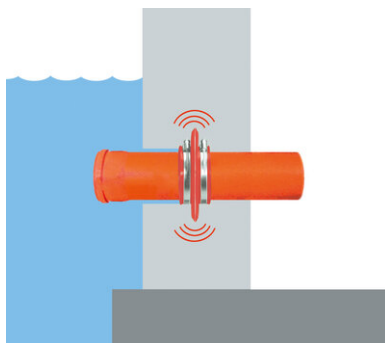

Soaking in warm water (approx. 10 minutes) makes the sealing collar even easier to install, especially at low temperatures.

The **RONDO Protect sealing collar** is pulled on from the spigot end before the pipe is installed.

The **RONDO Protect sealing collar** should be mounted centrally on the wall/floor plate.

The minimum concrete cover of 5 cm must not be undercut.

The distance to the surrounding reinforcement or other components must be at least 3 cm.

Apply lubricant to the clamping range of the strap, then tighten the clamping straps sufficiently using a screwdriver to prevent the **RONDO Protect sealing collar** from shifting.

During concreting, ensure thorough compacting around the **RONDO Protect sealing collar** in order to prevent defects/rock pockets.

Der **RONDO Protect Sealing collar** is positioned in the center of the concrete component. It reliably and permanently prevents water penetration at the outer pipe wall.

Status: 26.07.2022

Pamats

Visi šajā datu lapā norādītie izmēri un informācija atspoguļo veikto laboratorijas testu rezultātus. Novirzes no laboratorijas apstākļos noteiktajām vērtībām ir iespējamās no mums neatkarīgu vides un ekspluatācijas apstākļu dēļ. Šajā datu lapā sniegtie dati attiecas tikai uz mūsu piegādāto produktu. Produkta dati atbilst tikai Vācijā noteiktajām specifikācijām. Šeit nav ņemtas vērā iespējamās valstu specifikāciju novirzes.