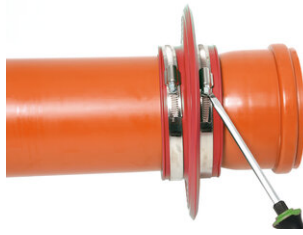

Uzstādīšanas pamācība

RONDO sienas apkakle ROPRO 125-Type Protect

Sienas apkakle ar maksimālu mediju un spiediena pretestību

raksta numurs: 091235

[Rādīt produktu](#)

Uzstādīšanas pamācība:

The **RONDO Protect sealing collar** is supplied ready-to-install with two stainless steel clamping straps for fixing.

Choose the correct size of RONDO Protect sealing collar corresponding to the outer diameter of the medium pipe to be waterproofed.

Soiled pipe walls must be cleaned prior to installing the **RONDO Protect sealing collar**.

Soaking in warm water (approx. 10 minutes) makes the sealing collar even easier to install, especially at low temperatures.

The **RONDO Protect sealing collar** is pulled on from the spigot end before the pipe is installed.

The **RONDO Protect sealing collar** should be mounted centrally on the wall/floor plate.

The minimum concrete cover of 5 cm must not be undercut.

The distance to the surrounding reinforcement or other components must be at least 3 cm.