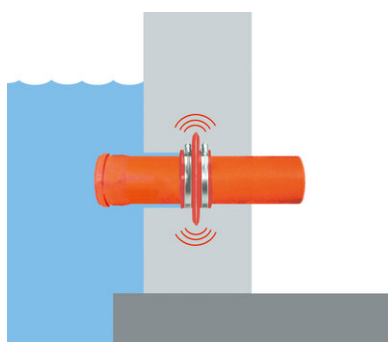

Der **RONDO Protect Sealing collar** is positioned in the center of the concrete component.

It reliably and permanently prevents water penetration at the outer pipe wall.

Status: 26.07.2022