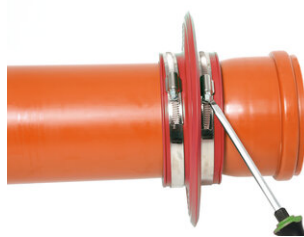

## Uzstādīšanas pamācība:

The **RONDO Protect sealing collar** is supplied ready-to-install with two stainless steel clamping straps for fixing.

Choose the correct size of RONDO Protect sealing collar corresponding to the outer diameter of the medium pipe to be waterproofed.

Soiled pipe walls must be cleaned prior to installing the **RONDO Protect sealing collar**.

Soaking in warm water (approx. 10 minutes) makes the sealing collar even easier to install, especially at low temperatures.

The **RONDO Protect sealing collar** is pulled on from the spigot end before the pipe is installed.

The **RONDO Protect sealing collar** should be mounted centrally on the wall/floor plate.

The minimum concrete cover of 5 cm must not be undercut.

The distance to the surrounding reinforcement or other components must be at least 3 cm.

Apply lubricant to the clamping range of the strap, then tighten the clamping straps sufficiently using a screwdriver to prevent the **RONDO Protect sealing collar** from shifting.