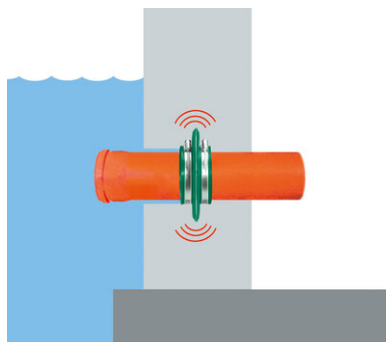

## Tutorial de instalação:

The **RONDO sealing collar** is supplied ready-to-install with two stainless steel clamping straps for fixing.

Choose the correct size of RONDO Protect sealing collar corresponding to the outer diameter of the medium pipe to be waterproofed.

The **RONDO sealing collar** is pulled on from the spigot end before the pipe is installed.

---

The **RONDO sealing collar** should be mounted centrally on the wall/floor plate.

The minimum concrete cover of 5 cm must not be undercut.

The distance to the surrounding reinforcement or other components must be at least 3 cm.

---

Apply lubricant to the clamping range of the strap, then tighten the clamping straps sufficiently using a screwdriver to prevent the **RONDO sealing collar** from shifting.

During concreting, ensure thorough compacting around the **RONDO sealing collar** in order to prevent defects/rock pockets.

Der **RONDO Sealing collar** is positioned in the center of the concrete component.