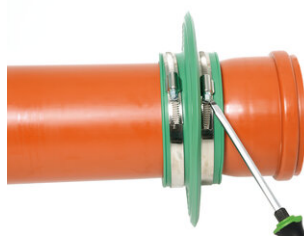

## Tutorial de instalação:

The **RONDO sealing collar** is supplied ready-to-install with two stainless steel clamping straps for fixing.

Choose the correct size of RONDO Protect sealing collar corresponding to the outer diameter of the medium pipe to be waterproofed.

The **RONDO sealing collar** is pulled on from the spigot end before the pipe is installed.

---

The **RONDO sealing collar** should be mounted centrally on the wall/floor plate.

The minimum concrete cover of 5 cm must not be undercut.

The distance to the surrounding reinforcement or other components must be at least 3 cm.

---

Apply lubricant to the clamping range of the strap, then tighten the clamping straps sufficiently using a screwdriver to prevent the **RONDO sealing collar** from shifting.

During concreting, ensure thorough compacting around the **RONDO sealing collar** in order to prevent defects/rock pockets.

Der **RONDO Sealing collar** is positioned in the center of the concrete component.