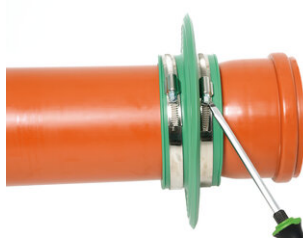

Apply lubricant to the clamping range of the strap, then tighten the clamping straps sufficiently using a screwdriver to prevent the **RONDO sealing collar** from shifting.

During concreting, ensure thorough compacting around the **RONDO sealing collar** in order to prevent defects/rock pockets.