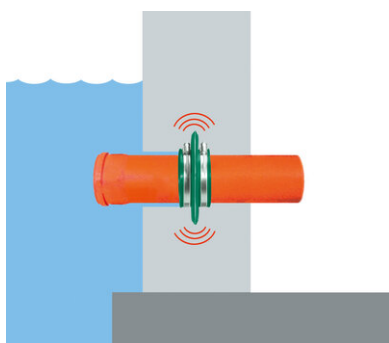

## Tutorial de instalação:

The **RONDO sealing collar** is supplied ready-to-install with two stainless steel clamping straps for fixing.

Choose the correct size of RONDO Protect sealing collar corresponding to the outer diameter of the medium pipe to be waterproofed.

The **RONDO sealing collar** is pulled on from the spigot end before the pipe is installed.

---

The **RONDO sealing collar** should be mounted centrally on the wall/floor plate.

The minimum concrete cover of 5 cm must not be undercut.

The distance to the surrounding reinforcement or other components must be at least 3 cm.

---

Apply lubricant to the clamping range of the strap, then tighten the clamping straps sufficiently using a screwdriver to prevent the **RONDO sealing collar** from shifting.

During concreting, ensure thorough compacting around the **RONDO sealing collar** in order to prevent defects/rock pockets.

Der **RONDO Sealing collar** is positioned in the center of the concrete component.