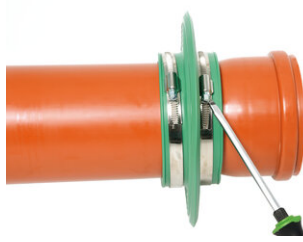

Apply lubricant to the clamping range of the strap, then tighten the clamping straps sufficiently using a screwdriver to prevent the **RONDO sealing collar** from shifting.

During concreting, ensure thorough compacting around the **RONDO sealing collar** in order to prevent defects/rock pockets.