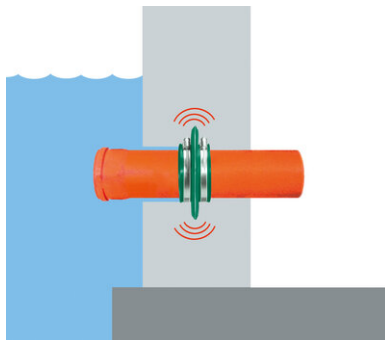

# Tutorial de instalare:

The **RONDO sealing collar** is supplied ready-to-install with two stainless steel clamping straps for fixing.

Choose the correct size of RONDO Protect sealing collar corresponding to the outer diameter of the medium pipe to be waterproofed.

The **RONDO sealing collar** is pulled on from the spigot end before the pipe is installed.

The **RONDO sealing collar** should be mounted centrally on the wall/floor plate.

The minimum concrete cover of 5 cm must not be undercut.

The distance to the surrounding reinforcement or other components must be at least 3 cm.

Apply lubricant to the clamping range of the strap, then tighten the clamping straps sufficiently using a screwdriver to prevent the **RONDO sealing collar** from shifting.

During concreting, ensure thorough compacting around the **RONDO sealing collar** in order to prevent defects/rock pockets.

Der **RONDO Sealing collar** is positioned in the center of the concrete component.