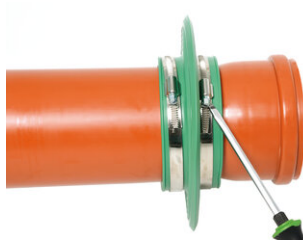

Apply lubricant to the clamping range of the strap, then tighten the clamping straps sufficiently using a screwdriver to prevent the **RONDO sealing collar** from shifting.

During concreting, ensure thorough compacting around the **RONDO sealing collar** in order to prevent defects/rock pockets.