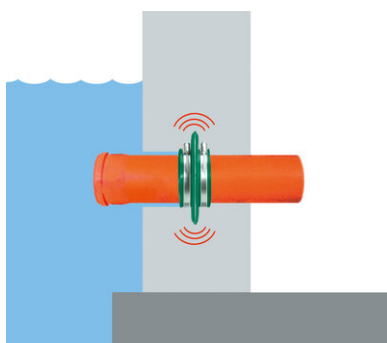

Der **RONDO Sealing collar** is positioned in the center of the concrete component.

It reliably and permanently prevents water penetration at the outer pipe wall.

Status: 26.07.2022