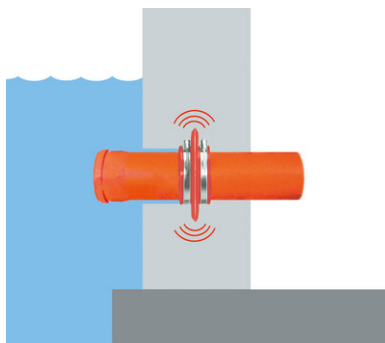

Tutorial de instalare

RONDO guler de perete ROPRO 125-Type Protect

Gulerul de perete cu rezistență maximă la medii și presiune

numărul articolului: 091235

[Arată produsul](#)

Tutorial de instalare:

The **RONDO Protect sealing collar** is supplied ready-to-install with two stainless steel clamping straps for fixing.

Soaking in warm water (approx. 10 minutes) makes the sealing collar even easier to install, especially at low temperatures.

The **RONDO Protect sealing collar** is pulled on from the spigot end before the pipe is installed.

The **RONDO Protect sealing collar** should be mounted centrally on the wall/floor plate.

The minimum concrete cover of 5 cm must not be undercut.

The distance to the surrounding reinforcement or other components must be at least 3 cm.

Apply lubricant to the clamping range of the strap, then tighten the clamping straps sufficiently using a screwdriver to prevent the **RONDO Protect sealing collar** from shifting.

During concreting, ensure thorough compacting around the **RONDO Protect sealing collar** in order to prevent defects/rock pockets.