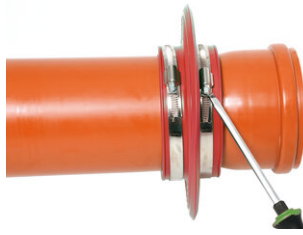

Tutorial de instalare

RONDO guler de perete ROPRO 125-Type Protect

Gulerul de perete cu rezistență maximă la medii și presiune

numărul articolului: 091235

[Arată produsul](#)

Tutorial de instalare:

The **RONDO Protect sealing collar** is supplied ready-to-install with two stainless steel clamping straps for fixing.

Choose the correct size of RONDO Protect sealing collar corresponding to the outer diameter of the medium pipe to be waterproofed.

Soiled pipe walls must be cleaned prior to installing the **RONDO Protect sealing collar**.

Soaking in warm water (approx. 10 minutes) makes the sealing collar even easier to install, especially at low temperatures.

The **RONDO Protect sealing collar** is pulled on from the spigot end before the pipe is installed.

The **RONDO Protect sealing collar** should be mounted centrally on the wall/floor plate.

The minimum concrete cover of 5 cm must not be undercut.

The distance to the surrounding reinforcement or other components must be at least 3 cm.