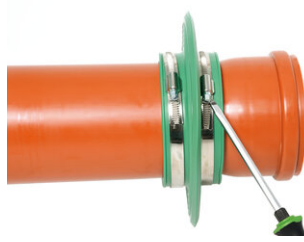

## Návod na inštaláciu:

The **RONDO sealing collar** is supplied ready-to-install with two stainless steel clamping straps for fixing.

Choose the correct size of RONDO Protect sealing collar corresponding to the outer diameter of the medium pipe to be waterproofed.

Soiled pipe walls must be cleaned prior to installing the **RONDO sealing collar**.

Soaking in warm water (approx. 10 minutes) makes the sealing collar even easier to install, especially at low temperatures.

The **RONDO sealing collar** is pulled on from the spigot end before the pipe is installed.

The **RONDO sealing collar** should be mounted centrally on the wall/floor plate.

The minimum concrete cover of 5 cm must not be undercut.

The distance to the surrounding reinforcement or other components must be at least 3 cm.

Apply lubricant to the clamping range of the strap, then tighten the clamping straps sufficiently using a screwdriver to prevent the **RONDO sealing collar** from shifting.