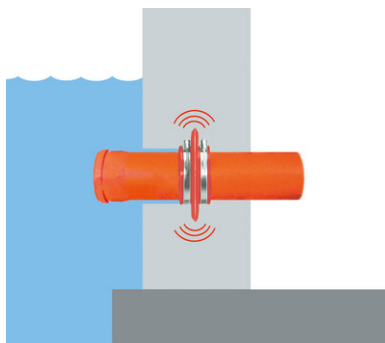

## Handledning för installation:

The **RONDO Protect sealing collar** is supplied ready-to-install with two stainless steel clamping straps for fixing.

Choose the correct size of RONDO Protect sealing collar corresponding to the outer diameter of the medium pipe to be waterproofed.

The **RONDO Protect sealing collar** is pulled on from the spigot end before the pipe is installed.

The **RONDO Protect sealing collar** should be mounted centrally on the wall/floor plate.

The minimum concrete cover of 5 cm must not be undercut.

The distance to the surrounding reinforcement or other components must be at least 3 cm.

Apply lubricant to the clamping range of the strap, then tighten the clamping straps sufficiently using a screwdriver to prevent the **RONDO Protect sealing collar** from shifting.

During concreting, ensure thorough compacting around the **RONDO Protect sealing collar** in order to prevent defects/rock pockets.

Der **RONDO Protect Sealing collar** is positioned in the center of the concrete component. It reliably and permanently prevents water penetration at the outer pipe wall.