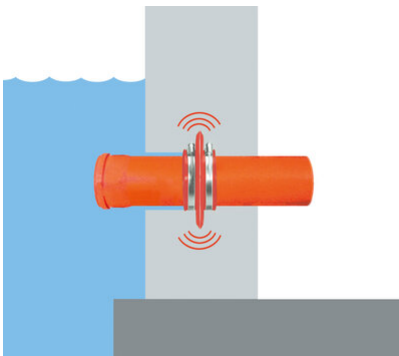

## Інструкція з монтажу:

The **RONDO Protect sealing collar** is supplied ready-to-install with two stainless steel clamping straps for fixing.

Choose the correct size of RONDO Protect sealing collar corresponding to the outer diameter of the medium pipe to be waterproofed.

The **RONDO Protect sealing collar** is pulled on from the spigot end before the pipe is installed.

The **RONDO Protect sealing collar** should be mounted centrally on the wall/floor plate.

The minimum concrete cover of 5 cm must not be undercut. The distance to the surrounding reinforcement or other components must be at least 3 cm.

Apply lubricant to the clamping range of the strap, then tighten the clamping straps sufficiently using a screwdriver to prevent the **RONDO Protect sealing collar** from shifting.

During concreting, ensure thorough compacting around the **RONDO Protect sealing collar** in order to prevent defects/rock pockets.

Der **RONDO Protect Sealing collar** is positioned in the center of the concrete component.

It reliably and permanently prevents water penetration at the outer pipe wall.

Status: 26.07.2022