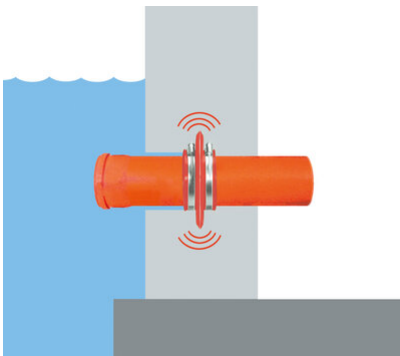

## Інструкція з монтажу:

The **RONDO Protect sealing collar** is supplied ready-to-install with two stainless steel clamping straps for fixing.

Choose the correct size of RONDO Protect sealing collar corresponding to the outer diameter of the medium pipe to be waterproofed.

The **RONDO Protect sealing collar** is pulled on from the spigot end before the pipe is installed.

The **RONDO Protect sealing collar** should be mounted centrally on the wall/floor plate.

The minimum concrete cover of 5 cm must not be undercut. The distance to the surrounding reinforcement or other components must be at least 3 cm.

Apply lubricant to the clamping range of the strap, then tighten the clamping straps sufficiently using a screwdriver to prevent the **RONDO Protect sealing collar** from shifting.

During concreting, ensure thorough compacting around the **RONDO Protect sealing collar** in order to prevent defects/rock pockets.

Der **RONDO Protect Sealing collar** is positioned in the center of the concrete component.

It reliably and permanently prevents water penetration at the outer pipe wall.

Status: 26.07.2022